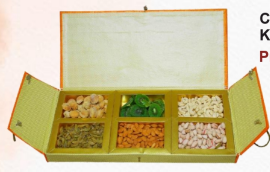

Standard Range

Can Be Customised

JUMBO 6 PARTITION BOX

California Almonds | Cashew | Raisins | Kiwi | Pist | Home Made Chocolate
Net Weight 1080gms | Price ₹ 1968/-

JUMBO 6 PARTITION BOX

California Almonds | Cashew | Raisins | Kiwi | Apricot | Pista - Net Weight 900gms
Price ₹ 1944/-

METAL 600gms BOX

California Almonds | Cashew | Raisins | Home Made Chocolates | Pista
Net Weight 600gms - Price ₹ 1836/-

<https://qualicorpgifts.com/>

Dry Fruits JUMBO 6 PARTITION BOX

[Read More](#)

SKU:

Price: ₹5,904.00 Original price was: ₹5,904.00. ₹1,968.00 Current price is: ₹1,968.00. ₹2,322.24 : Price incl. GST

Stock: instock

Categories: [CHOCOLATES](#), [DRY FRUITS](#), [Diwali Gifts](#), [Dry Fruit Packs](#), [Dry fruits](#), [Festive Season](#), [Food & Snacks](#)

Product Description

California Almonds | Cashew | Raisins | Kiwi | Pist | Home Made Chocolate