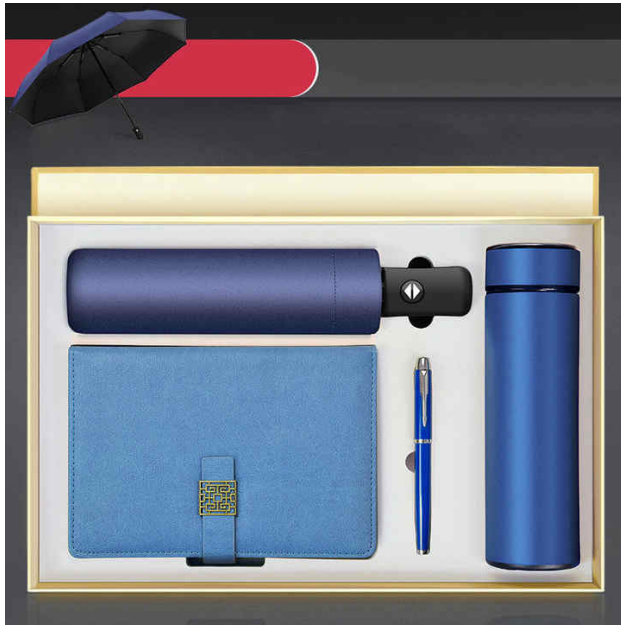

**5 IN ONE GIFTSETS●IMPORTED
PU NOTE DIARY●VACUUM FLASK
X GEN400 SERIES●PMK
METALLIC CARDO PEN ● 32 GB
PORTABLE PENDRIVE WITH 16 GB
FLASH MEMORY &10 HRS
BACKUP●AUTOMATIC 2/3FOLD
PREMIUM UMBRELLA WITH
MULTICOLOUR RIBS PREMIUM(5
IN ONE)GIFTSETS**

[Read More](#)

SKU:

Price: ~~₹2,599.00~~ Original price was: ₹2,599.00. ₹
1,280.00 Current price is: ₹1,280.00. ₹1,510.40 : Price
incl. GST

Stock: instock

Categories: [Customize combo Gift set](#)

Product Description

5 IN ONE GIFTSETS●IMPORTED PU NOTE DIARY●VACUUM FLASK X GEN400 SERIES●PMK
METALLIC CARDO PEN ● 32 GB PORTABLE PENDRIVE WITH 16 GB FLASH MEMORY &10 HRS
BACKUP●AUTOMATIC 2/3FOLD PREMIUM UMBRELLA WITH MULTICOLOUR RIBS PREMIUM(5 IN
ONE)GIFTSETS