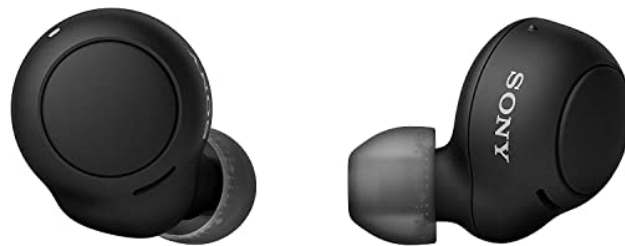

Item Weight 30 g

"sony wireless headphones wi c400" "sony wireless headphones price" "sony wireless headphones under 2000" "sony wireless headphones with mic" "sony bluetooth headphones" "sony wireless headphones noise cancelling" "sony wireless headphones wh ch510" "sony neckband" "corporate gifting companies bangalore" "corporate gifting companies" "corporate gifting companies in bangalore" "customized corporate gifts india" "customized corporate gifts bangalore" "customized corporate gifts hyderabad" "corporate gifts for employees" "unique corporate gifts" "premium corporate gifts india" "corporate gifts for clients" "customized corporate gifts chennai"

Sony WF-C500 Bluetooth Earbuds, 24h Battery, True Wireless with Mic for Calls, Fast Charge, Fast Pair, Hi-Fi Audio, Up to 360 Reality Audio App Support

Brand

Model Name

Colour

Headphones form factor

Connector Type

[Read More](#)

SKU: B09PC695Q9

Price: ₹8,990.00 Original Price
5,033.00Current price
incl. GST

Stock: instock

Categories: [Ear Earbuds](#)

Tags: [360 Reality Audio](#)
[Corporate gifting products](#)
[Qualicorpgifts](#), [Quick](#)