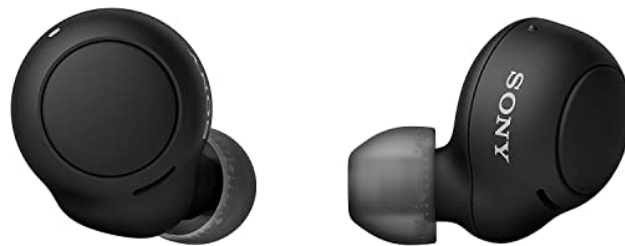

Item Weight 30 g

"sony wireless headphones wi c400" "sony wireless headphones price" "sony wireless headphones under 2000" "sony wireless headphones with mic" "sony bluetooth headphones" "sony wireless headphones noise cancelling" "sony wireless headphones wh ch510" "sony neckband" "corporate gifting companies bangalore" "corporate gifting companies" "corporate gifting companies in bangalore" "customized corporate gifts india" "customized corporate gifts bangalore" "customized corporate gifts hyderabad" "corporate gifts for employees" "unique corporate gifts" "premium corporate gifts india" "corporate gifts for clients" "customized corporate gifts chennai"

Sony WF-C500 Bluetooth Earbuds with Battery, True Wireless with Mic for Calls, Fast Charge, Fast Audio, Up to 360 Reality Audio App Support

Brand

Model Name

Colour

Headphones form factor

Connector Type

[Read More](#)

SKU: B09PC695Q9

Price: ₹8,990.00 Original Price
5,033.00Current price
incl. GST

Stock: instock

Categories: [Ear Earbuds](#)

Tags: [360 Reality Audio](#)
[Corporate gifting products](#)
[Qualicorpgifts](#), [Quick](#)