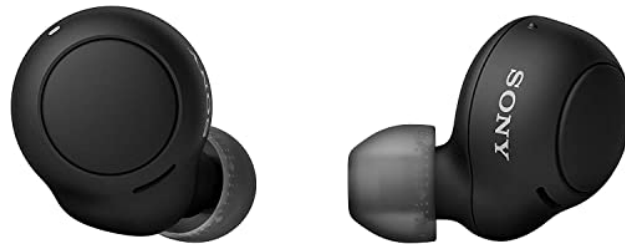

Item Weight 30 g

"sony wireless headphones wi c400" "sony wireless headphones price" "sony wireless headphones under 2000" "sony wireless headphones with mic" "sony bluetooth headphones" "sony wireless headphones noise cancelling" "sony wireless headphones wh ch510" "sony neckband" "corporate gifting companies bangalore" "corporate gifting companies" "corporate gifting companies in bangalore" "customized corporate gifts india" "customized corporate gifts bangalore" "customized corporate gifts hyderabad" "corporate gifts for employees" "unique corporate gifts" "premium corporate gifts india" "corporate gifts for clients" "customized corporate gifts chennai"

Sony WF-C500 Bluetooth Earbuds, 24h Battery, True Wireless with Mic for Calls, Fast Charge, Fast Pair, Hi-Res Audio, Up to 360 Reality Audio App Support

Brand
Model Name
Colour
Headphones form factor
Connector Type

[Read More](#)

SKU: B09PC695Q9

Price: ₹8,990.00 Original Price
₹5,033.00Current price
incl. GST

Stock: instock

Categories: [Ear Earbuds](#)

Tags: [360 Reality Audio](#)
[Corporate gifting products](#)
[Qualicorpgifts](#), [Quick](#)