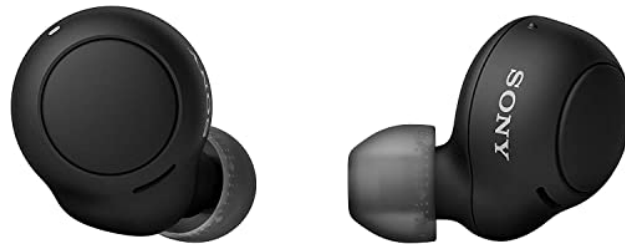

Item Weight 30 g

"sony wireless headphones wi c400" "sony wireless headphones price" "sony wireless headphones under 2000" "sony wireless headphones with mic" "sony bluetooth headphones" "sony wireless headphones noise cancelling" "sony wireless headphones wh ch510" "sony neckband" "corporate gifting companies bangalore" "corporate gifting companies" "corporate gifting companies in bangalore" "customized corporate gifts india" "customized corporate gifts bangalore" "customized corporate gifts hyderabad" "corporate gifts for employees" "unique corporate gifts" "premium corporate gifts india" "corporate gifts for clients" "customized corporate gifts chennai"

Sony WF-C500 Bluetooth Earbuds, 24h Battery, True Wireless with Mic for Calls, Fast Charge, Fast Pair, Hi-Res Audio, Up to 360 Reality Audio, App Support

Brand
Model Name
Colour
Headphones form factor
Connector Type

[Read More](#)

SKU: B09PC695Q9

Price: ₹8,990.00 Original Price
₹5,033.00Current price
incl. GST

Stock: instock

Categories: [Ear Earbuds](#)

Tags: [360 Reality Audio](#)
[Corporate gifting products](#)
[Qualicorpgifts](#), [Quick](#)