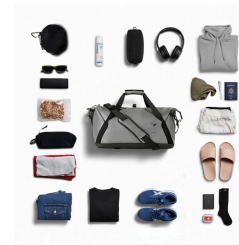

Products Image

Product Description

Terms & conditions

1. Price can be vary it depends on final quantity.
2. Logo printing charges extra as actual, Contact to us to discussed the logo branding charges
3. Request the sample to check the quality in physical
4. Delivery time after final confirmation with branding 5-10 days (examples) (this will be added by vendor)
5. Once the order approved company need to be raise the PO in the name of Qualicorp Services.
6. Artworks to be provided in CDR / EPS printable format in high resolution mode for a better output as per the sizes
7. Late Payment Charges @24% annum will be charged payment after due date.
8. Price of the product does vary with quantity, therefore contact for a precise quotation
9. Once sold will not be taken back
10. Delivery Charge Extra or free sometime depends on final talk.