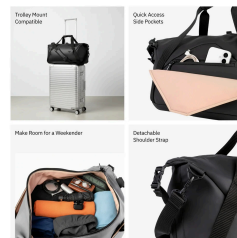

Products Image

Product Description

Terms & conditions

1. Price can be vary it depends on final quantity.
2. Logo printing charges extra as actual, Contact to us to discussed the logo branding charges
3. Request the sample to check the quality in physical
4. Delivery time after final confirmation with branding 5-10 days (examples) (this will be added by vendor)
5. Once the order approved company need to be raise the PO in the name of Qualicorp Services.
6. Artworks to be provided in CDR / EPS printable format in high resolution mode for a better output as per the sizes
7. Late Payment Charges @24% annum will be charged payment after due date.
8. Price of the product does vary with quantity, therefore contact for a precise quotation
9. Once sold will not be taken back
10. Delivery Charge Extra or free sometime depends on final talk.