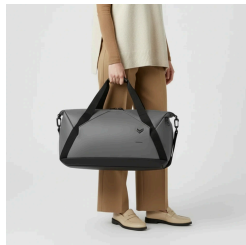

Products Image

Product Description

Terms & conditions

1. Price can be vary it depends on final quantity.
2. Logo printing charges extra as actual, Contact to us to discussed the logo branding charges
3. Request the sample to check the quality in physical
4. Delivery time after final confirmation with branding 5-10 days (examples) (this will be added by vendor)
5. Once the order approved company need to be raise the PO in the name of Qualicorp Services.
6. Artworks to be provided in CDR / EPS printable format in high resolution mode for a better output as per the sizes
7. Late Payment Charges @24% annum will be charged payment after due date.
8. Price of the product does vary with quantity, therefore contact for a precise quotation
9. Once sold will not be taken back
10. Delivery Charge Extra or free sometime depends on final talk.