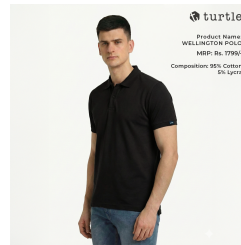

1st Floor #15, 6th Cross, Marble Rd, Adugodi, Bengaluru, Karnataka- 560030

Mail: info@qualicorpgifts.com

Phone: +919742700155

GST# 29AZPPC6150R1ZL

Website: www.qualicorpgifts.com

Products Image

Product Description

Terms & Conditions Wellington polo is crafted from a comfortable blend of 95% cotton and 5% Lycra using soft jersey fabric with a 190 GSM weight.

1. Price can vary it depends on final quantity.
2. Logo printing charges extra as actual, Contact to us to discussed the logo branding charges
3. Request the sample to check the quality in physical
4. Delivery time after final confirmation with branding 5-10 days (examples) (this will be added by vendor)
5. Once the order approved company need to be raise the PO in the name of Qualicorp Services.
6. Artworks to be provided in CDR / EPS printable format in high resolution mode for a better output as per the sizes
7. Late Payment Charges @24% annum will be charged payment after due date.
8. Price of the product does vary with quantity, therefore contact for a precise quotation
9. Once sold will not be taken back
10. Delivery Charge Extra or free sometime depends on final talk.