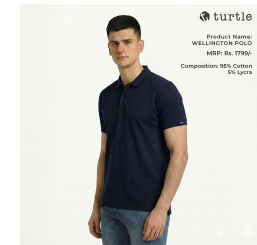

1st Floor #15, 6th Cross, Marble Rd, Adugodi, Bengaluru, Karnataka- 560030

Mail: info@qualicorpgifts.com

Phone: +919742700155

GST# 29AZPPC6150R1ZL

Website: www.qualicorpgifts.com

Products Image

Product Description

Terms & Conditions Wellington polo is crafted from a comfortable blend of 95% cotton and 5% Lycra using soft jersey fabric with a 190 GSM weight.

1. Price can vary it depends on final quantity.
2. Logo printing charges extra as actual, Contact to us to discussed the logo branding charges
3. Request the sample to check the quality in physical
4. Delivery time after final confirmation with branding 5-10 days (examples) (this will be added by vendor)
5. Once the order approved company need to be raise the PO in the name of Qualicorp Services.
6. Artworks to be provided in CDR / EPS printable format in high resolution mode for a better output as per the sizes
7. Late Payment Charges @24% annum will be charged payment after due date.
8. Price of the product does vary with quantity, therefore contact for a precise quotation
9. Once sold will not be taken back
10. Delivery Charge Extra or free sometime depends on final talk.