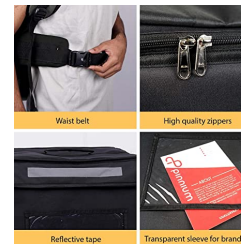

1st Floor #15, 6th Cross, Marble Rd, Adugodi, Bengaluru, Karnataka- 560030

Mail: info@qualicorpgifts.com

Phone: +919742700155

GST# 29AZPPC6150R1ZL

Website: www.qualicorpgifts.com

Products Image

Product Description

Terms & conditions

1. Price can be vary it depends on final quantity.
2. Logo printing charges extra as actual, Contact to us to discussed the logo branding charges
3. Request the sample to check the quality in physical
4. Delivery time after final confirmation with branding 5-10 days (examples) (this will be added by vendor)
5. Once the order approved company need to be raise the PO in the name of Qualicorp Services.
6. Artworks to be provided in CDR / EPS printable format in high resolution mode for a better output as per the sizes
7. Late Payment Charges @24% annum will be charged payment after due date.
8. Price of the product does vary with quantity, therefore contact for a precise quotation
9. Once sold will not be taken back
10. Delivery Charge Extra or free sometime depends on final talk.