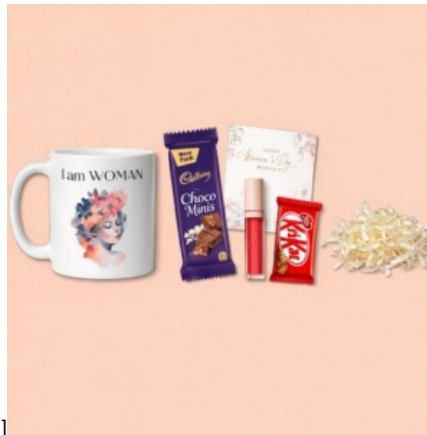

1st Floor #15, 6th Cross, Marble Rd, Aduodi, Bengaluru, Karnataka- 560030

Mail: info@qualicorpgifts.com

Phone: +919742700155

GST# 29AZPPC6150R1ZL

Website: www.qualicorpgifts.com

[caption id="attachment_31561" align="aligncenter" width="300"]

Premium 4in1 women's day gift set [caption] Premium 4in1 women's day gift set [caption]