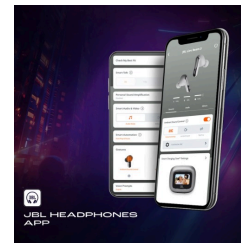

1st Floor #15, 6th Cross, Marble Rd, Aduodi, Bengaluru, Karnataka- 560030

Mail: info@qualicorpgifts.com

Phone: +919742700155

GST# 29AZPPC6150R1ZL

Website: www.qualicorpgifts.com

Products Image

Product Description

Terms & conditions

1. Price can be vary it depends on final quantity.
2. Logo printing charges extra as actual, Contact to us to discussed the logo branding charges
3. Request the sample to check the quality in physical
4. Delivery time after final confirmation with branding 5-10 days (examples) (this will be added by vendor)
5. Once the order approved company need to be raise the PO in the name of Qualicorp Services.
6. Artworks to be provided in CDR / EPS printable format in high resolution mode for a better output as per the sizes
7. Late Payment Charges @24% annum will be charged payment after due date.
8. Price of the product does vary with quantity, therefore contact for a precise quotation
9. Once sold will not be taken back
10. Delivery Charge Extra or free sometime depends on final talk.