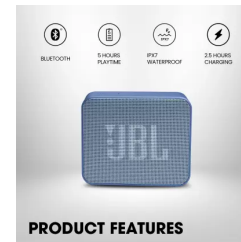

1st Floor #15, 6th Cross, Marble Rd, Adugodi, Bengaluru, Karnataka- 560030

Mail: info@qualicorpgifts.com

Phone: +919742700155

GST# 29AZPPC6150R1ZL

Website: www.qualicorpgifts.com

Products Image

Product Description

Terms & conditions

1. Price can be vary it depends on final quantity.
2. Logo printing charges extra as actual, Contact to us to discussed the logo branding charges
3. Request the sample to check the quality in physical
4. Delivery time after final confirmation with branding 5-10 days (examples) (this will be added by vendor)
5. Once the order approved company need to be raise the PO in the name of Qualicorp Services.
6. Artworks to be provided in CDR / EPS printable format in high resolution mode for a better output as per the sizes
7. Late Payment Charges @24% annum will be charged payment after due date.
8. Price of the product does vary with quantity, therefore contact for a precise quotation
9. Once sold will not be taken back
10. Delivery Charge Extra or free sometime depends on final talk.