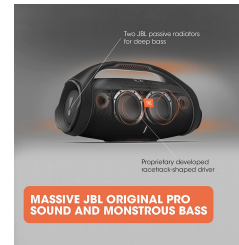

1st Floor #15, 6th Cross, Marble Rd, Aduodi, Bengaluru, Karnataka- 560030

Mail: info@qualicorpgifts.com

Phone: +919742700155

GST# 29AZPPC6150R1ZL

Website: www.qualicorpgifts.com

Products Image

Product Description

Terms & conditions

1. Price can be vary it depends on final quantity.
2. Logo printing charges extra as actual, Contact to us to discussed the logo branding charges
3. Request the sample to check the quality in physical
4. Delivery time after final confirmation with branding 5-10 days (examples) (this will be added by vendor)
5. Once the order approved company need to be raise the PO in the name of Qualicorp Services.
6. Artworks to be provided in CDR / EPS printable format in high resolution mode for a better output as per the sizes
7. Late Payment Charges @24% annum will be charged payment after due date.
8. Price of the product does vary with quantity, therefore contact for a precise quotation
9. Once sold will not be taken back
10. Delivery Charge Extra or free sometime depends on final talk.