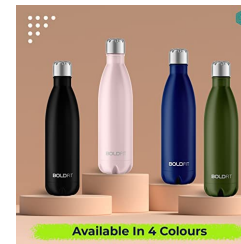

1st Floor #15, 6th Cross, Marble Rd, Aduodi, Bengaluru, Karnataka- 560030

Mail: info@qualicorpgifts.com

Phone: +919742700155

GST# 29AZPPC6150R1ZL

Website: www.qualicorpgifts.com

Products Image

Product Description

Terms & conditions

1. Price can be vary it depends on final quantity.
2. Logo printing charges extra as actual, Contact to us to discussed the logo branding charges
3. Request the sample to check the quality in physical
4. Delivery time after final confirmation with branding 5-10 days (examples) (this will be added by vendor)
5. Once the order approved company need to be raise the PO in the name of Qualicorp Services.
6. Artworks to be provided in CDR / EPS printable format in high resolution mode for a better output as per the sizes
7. Late Payment Charges @24% annum will be charged payment after due date.
8. Price of the product does vary with quantity, therefore contact for a precise quotation
9. Once sold will not be taken back
10. Delivery Charge Extra or free sometime depends on final talk.