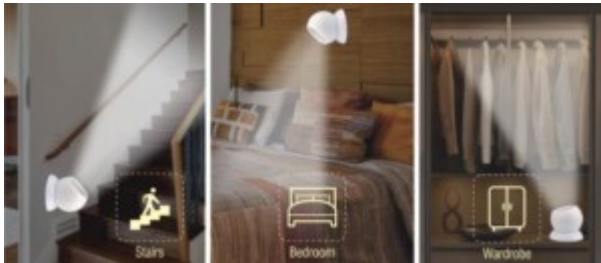

1st Floor #15, 6th Cross, Marble Rd, Adugodi, Bengaluru, Karnataka- 560030

Mail: info@qualicorpgifts.com

Phone: +919742700155

GST# 29AZPPC6150R1ZL

Website: www.qualicorpgifts.com

2-in-1 Elite Motion & Light Sensor [caption id="attachment_32612" align="aligncenter" width="300"]

2-in-1 Elite Motion & Light Sensor[/caption]

Terms & conditions

1. Price can be vary it depends on final quantity.
2. Logo printing charges extra as actual, Contact to us to discussed the logo branding charges
3. Request the sample to check the quality in physical
4. Delivery time after final confirmation with branding 5-10 days (examples) (this will be added by vendor)
5. Once the order approved company need to be raise the PO in the name of Qualicorp Services.
6. Artworks to be provided in CDR / EPS printable format in high resolution mode for a better output as per the sizes
7. Late Payment Charges @24% annum will be charged payment after due date.
8. Price of the product does vary with quantity, therefore contact for a precise quotation
9. Once sold will not be taken back
10. Delivery Charge Extra or free sometime depends on final talk.