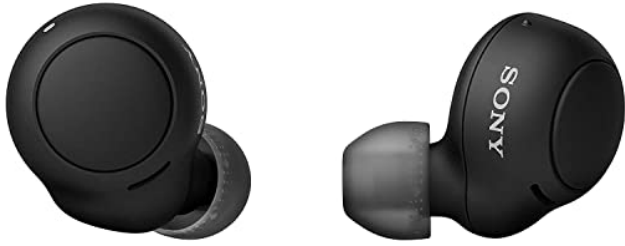

corporate gifts" "premium corporate gifts india" "corporate gifts for clients" "customized corporate gifts chennai"

Sony WF-C500 Truly Wireless Bluetooth Earbuds with 20Hrs Battery, True Wireless Earbuds with Mic for Phone Calls, Quick Charge, Fast Pair, 360 Reality Audio, Upscale Music - DSEE, App Support - Black

Brand	Sony
Model Name	WF-C500
Colour	Black
Headphones form factor	In Ear
Connector Type	Bluetooth

[Read More](#)

SKU: B09PC695Q9

Price: ₹8,990.00 Original price was: ₹8,990.00. ₹5,033.00 Current price is: ₹5,033.00. ₹5,938.94 : Price incl. GST

Stock: instock

Categories: [Ear Earbuds](#), [Electronic Products](#)

Tags: [360 Reality Audio](#), [App Support - Black](#), [Corporate gifting products](#), [Corporategifts](#), [Fast Pair](#), [Qualicorp gifts](#), [Quick Charge](#), [Sony WF-C500 Truly Wireless Bluetooth Earbuds with 20Hrs Battery](#), [True Wireless Earbuds with Mic for Phone Calls](#), [Upscale Music - DSEE](#)

Product Description

Sony WF-C500 Truly Wireless Bluetooth Earbuds with 20Hrs Battery, True Wireless Earbuds with Mic for Phone Calls, Quick Charge, Fast Pair, 360 Reality Audio, Upscale Music - DSEE, App