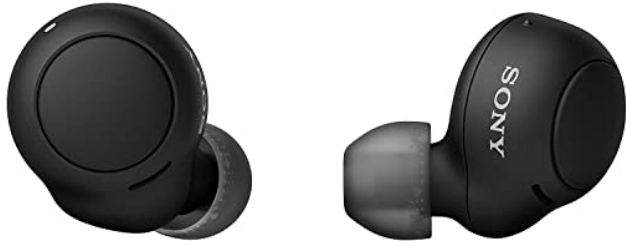

corporate gifts" "premium corporate gifts india" "corporate gifts for clients" "customized corporate gifts chennai"

Sony WF-C500 Truly Wireless Bluetooth Earbuds with 20Hrs Battery, True Wireless Earbuds with Mic for Phone Calls, Quick Charge, Fast Pair, 360 Reality Audio, Upscale Music - DSEE, App Support - Black

Brand	Sony
Model Name	WF-C500
Colour	Black
Headphones form factor	In Ear
Connector Type	Bluetooth

[Read More](#)

SKU: B09PC695Q9

Price: ₹8,990.00 Original price was: ₹8,990.00. ₹5,033.00 Current price is: ₹5,033.00. ₹5,938.94 : Price incl. GST

Stock: instock

Categories: [Ear Earbuds](#), [Electronic Products](#)

Tags: [360 Reality Audio](#), [App Support - Black](#), [Corporate gifting products](#), [Corporategifts](#), [Fast Pair](#), [Qualicorp gifts](#), [Quick Charge](#), [Sony WF-C500 Truly Wireless Bluetooth Earbuds with 20Hrs Battery](#), [True Wireless Earbuds with Mic for Phone Calls](#), [Upscale Music - DSEE](#)

Product Description

Sony WF-C500 Truly Wireless Bluetooth Earbuds with 20Hrs Battery, True Wireless Earbuds with Mic for Phone Calls, Quick Charge, Fast Pair, 360 Reality Audio, Upscale Music - DSEE, App