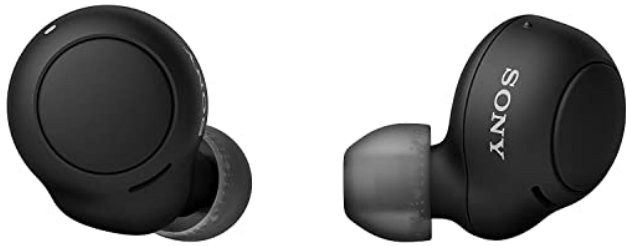

corporate gifts" "premium corporate gifts india" "corporate gifts for clients" "customized corporate gifts chennai"

Sony WF-C500 Truly Wireless Bluetooth Earbuds with 20Hrs Battery, True Wireless Earbuds with Mic for Phone Calls, Quick Charge, Fast Pair, 360 Reality Audio, Upscale Music - DSEE, App Support - Black

Brand	Sony
Model Name	WF-C500
Colour	Black
Headphones form factor	In Ear
Connector Type	Bluetooth

[Read More](#)

SKU: B09PC695Q9

Price: ₹8,990.00 Original price was: ₹8,990.00. ₹5,033.00 Current price is: ₹5,033.00. ₹5,938.94 : Price incl. GST

Stock: instock

Categories: [Ear Earbuds](#), [Electronic Products](#)

Tags: [360 Reality Audio](#), [App Support - Black](#), [Corporate gifting products](#), [Corporategifts](#), [Fast Pair](#), [Qualicorp gifts](#), [Quick Charge](#), [Sony WF-C500 Truly Wireless Bluetooth Earbuds with 20Hrs Battery](#), [True Wireless Earbuds with Mic for Phone Calls](#), [Upscale Music - DSEE](#)

Product Description

Sony WF-C500 Truly Wireless Bluetooth Earbuds with 20Hrs Battery, True Wireless Earbuds with Mic for Phone Calls, Quick Charge, Fast Pair, 360 Reality Audio, Upscale Music - DSEE, App