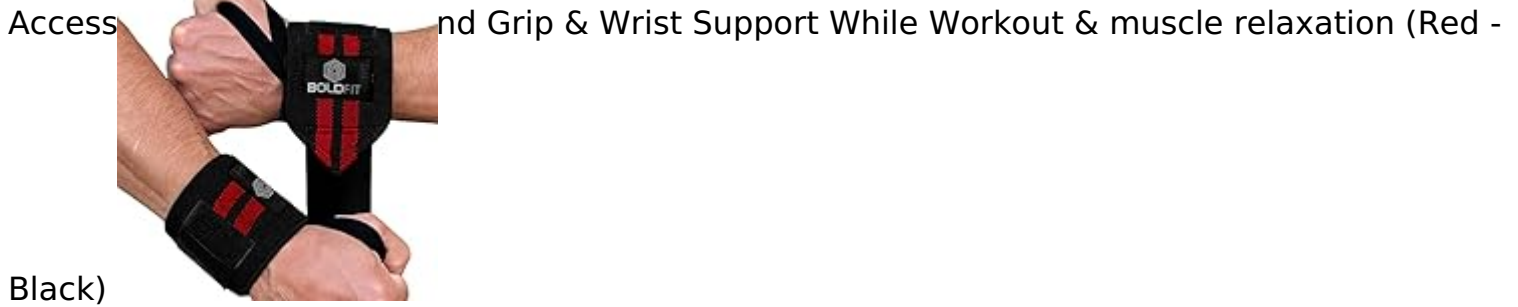

About this item

- . Cloth Is Soft So It Will Not Leave Any Marks And Not Harsh For Skin; Easy To Use : Just Wrap Band On Your Wrist And That's It. It Is Ready To Use. Easy To Wash, Easy To Carry It Is a Very Useful Gym accessories Which Will Help To Improve Your Performance While Workout
- Say Bye Bye To Wrist Pain : Continuous Heavy Weight Lifting Over The Period Of Time May Tend To Wrist Pain. Boldfit Wrist Supporter Designed To Reduce Pressure From The Pressure From The Wrist And Will Give Relief To Your Wrists And Will Help To Reduce Pain From Wrist
- Heavy Duty & Durable Gym Hand Band : Be Sure About Durability Since These Are Top Class Straps with Premium Stitching And Washable Material Used In This. So It Is a Product With High End Durability
- Lift More, Gain More : Boldfit Wrist Wrap For Gym Will Give Support To Your Wrists So You Will Be Able To Lift More Weight To Achieve Your Fitness Goals Without Wrist Pain. Use This In Chest, Biceps, Shoulder, Leg, Back, Triceps Workout
- Care Instructions: Hand Wash Only; Closure Type: Hook And Loop;

Product information

Technical Details

Age Range	Adult
Batteries Included	No
Brand	Boldfit