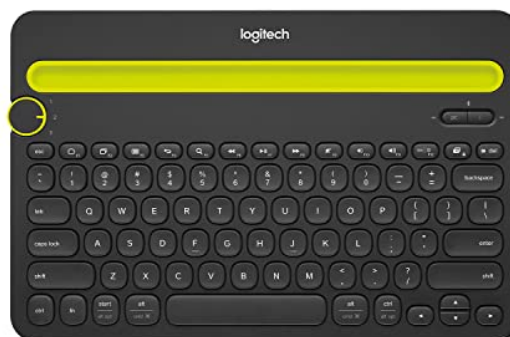

Compatible Devices	Laptop, Television, Tablet, Smartphone
Special Features	Remote control
Mounting Hardware	1 x Subwoofer, 2 Satellite Speakers, Wireless Remote (Battery included), 1 x Power Cable, Audio cable,1 x QSG
Number of items	1
Speaker Surround Sound Channel Configuration	2.1
Speakers Maximum Output Power	100 Watts
Speaker amplification type	Active
Speaker connectivity	Wireless
Audio Wattage	100 Watts
Wattage	100 Watts
Power Source	Battery Powered
Batteries Required	No
Connector Type	Bluetooth
Material	Wood
Mounting Type	Table Top
Manufacturer	Harman International Industries, Inc
Imported By	Harman International (India) Pvt Ltd,
Item Weight	705 g

Logitech K400
Device Keyboard
MacOS, Ipad, Chrome Os,
Compatible with
Laptop, Smartphone
Black

Brand

Compatible Device