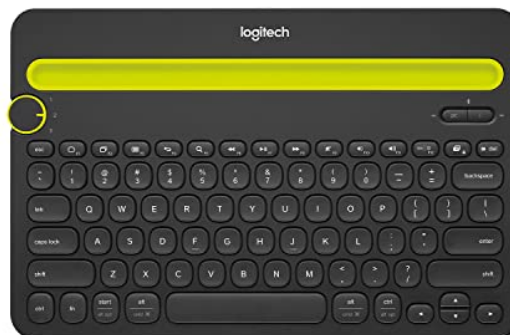

Compatible Devices	Laptop, Television, Tablet, Smartphone
Special Features	Remote control
Mounting Hardware	1 x Subwoofer, 2 Satellite Speakers, Wireless Remote (Battery included), 1 x Power Cable, Audio cable,1 x QSG
Number of items	1
Speaker Surround Sound Channel Configuration	2.1
Speakers Maximum Output Power	100 Watts
Speaker amplification type	Active
Speaker connectivity	Wireless
Audio Wattage	100 Watts
Wattage	100 Watts
Power Source	Battery Powered
Batteries Required	No
Connector Type	Bluetooth
Material	Wood
Mounting Type	Table Top
Manufacturer	Harman International Industries, Inc
Imported By	Harman International (India) Pvt Ltd,
Item Weight	705 g

Logitech K400 Plus
Device Keyboard
Macos, Ipad, Chrome Os,
Compatible
Laptop, Sm
Black

Brand

Compatible Device